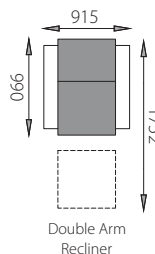

STYLE 786

This chair serves to your fashion sense and desire for comfort at the same time. The cool contemporary recliner is decked out with designer stitching.

STYLE R3

This chair with its irresistible curves, chaise seat, pillow-top arms soulful comfort and relaxing reclining motion that creates surface for added leg support invites you to lounge with style.

AUTOLIFT

This chair has a remote controlled motorized lifting mechanism. The electric motor enables a smooth transition from reclining to standing position, so it becomes an ideal choice in case one needs support while sitting down or standing up. Embrace the sense of independence with this auto lift luxury chair.