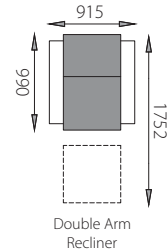

STYLE 208

A contemporary recliner to upscale the interior of your home. The semi attached zipper back lets you customise the fit, you can move the cushion up and down according to your choice.

CONTOUR PLUS