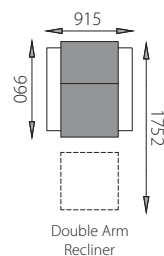

STYLE 361

This recliner with deeply padded back and cushioned armrests provides total body and lumbar support. Just slide in comfortably in our this best selling recliner.