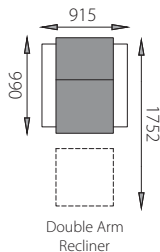

STYLE 786

This chair serves to your fashion sense and desire for comfort at the same time. The cool contemporary recliner is decked out with designer stitching.

STYLE R3

This chair with its irresistible curves, chaise seat, pillow-top arms soulful comfort and relaxing reclining motion that creates surface for added leg support invites you to lounge with style.