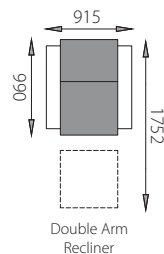

STYLE 645

This chair perfectly showcases finesse in details like tufted back, arm cushion and high-density foam cushions. The pushback reclining mechanism ensures the utmost comfort.