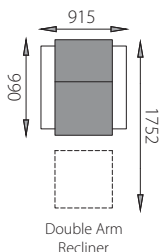

STYLE 645

This chair perfectly showcases finesse in details like tufted back, arm cushion and high-density foam cushions. The pushback reclining mechanism ensures the utmost comfort.

STYLE 163

This recliner offers a design that complements all kinds of decor and is stuffed with alluring features like soft cushioned arms, a tapered, channel-stitched back that provides total body and lumbar support.