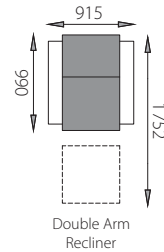

STYLE 369

This chair gives you all the reasons to fall in love with it. While a deeply padded, two-section cushioned back provides perfect lumbar support, the cushion arms enhance the luxurious experience.