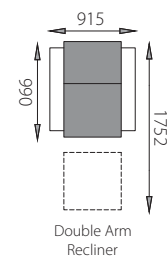

CONTOUR PLUS

With its buttery smooth fabric and contemporary lines, this contour plush recliner can quickly become your favorite go-to relaxation spot after a long day or when you simply desire a comfortable moment in peace.