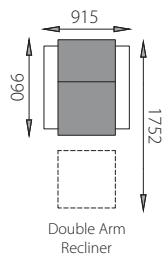

STYLE 208

A contemporary recliner to upscale the interior of your home. The semi attached zipper back lets you customise the fit, you can move the cushion up and down according to your choice.

CONTOUR PLUS