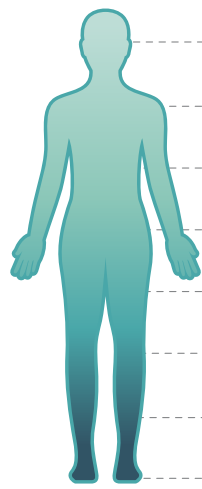

**PURE SLIM**  
ADJUSTABLE BED

The Pure Slim adjustable base features convenient head up and foot up adjustability, perfect for customers who want to watch TV, view their tablets or phones, lounge, or cuddling up with their favourite book. Its minimal single deck shroud is clean in design and will complement any style of home while providing an oasis of comfort and relaxation.

- Reduce Snoring
- Reduce Back Pain
- Reduce Acid Reflux
- Improve Circulation
- Recover Faster
- Improve Breathing
- Reduce Swelling
- Sleep Better

Wireless Remote

Head & Foot Controls

One touch Flat Position

Size	Dimensions (in mm)	Weight (Kg)
TXL	914(W) x 1981(L) x 330(H) (36 x 78 x 13)	Net - 43
		Gross - 48
Queen	1524(W) x 1981(L) x 330(H) (60 x 78 x 13)	Net - 62
		Gross - 67

Weight bearing capacity = 295 Kg